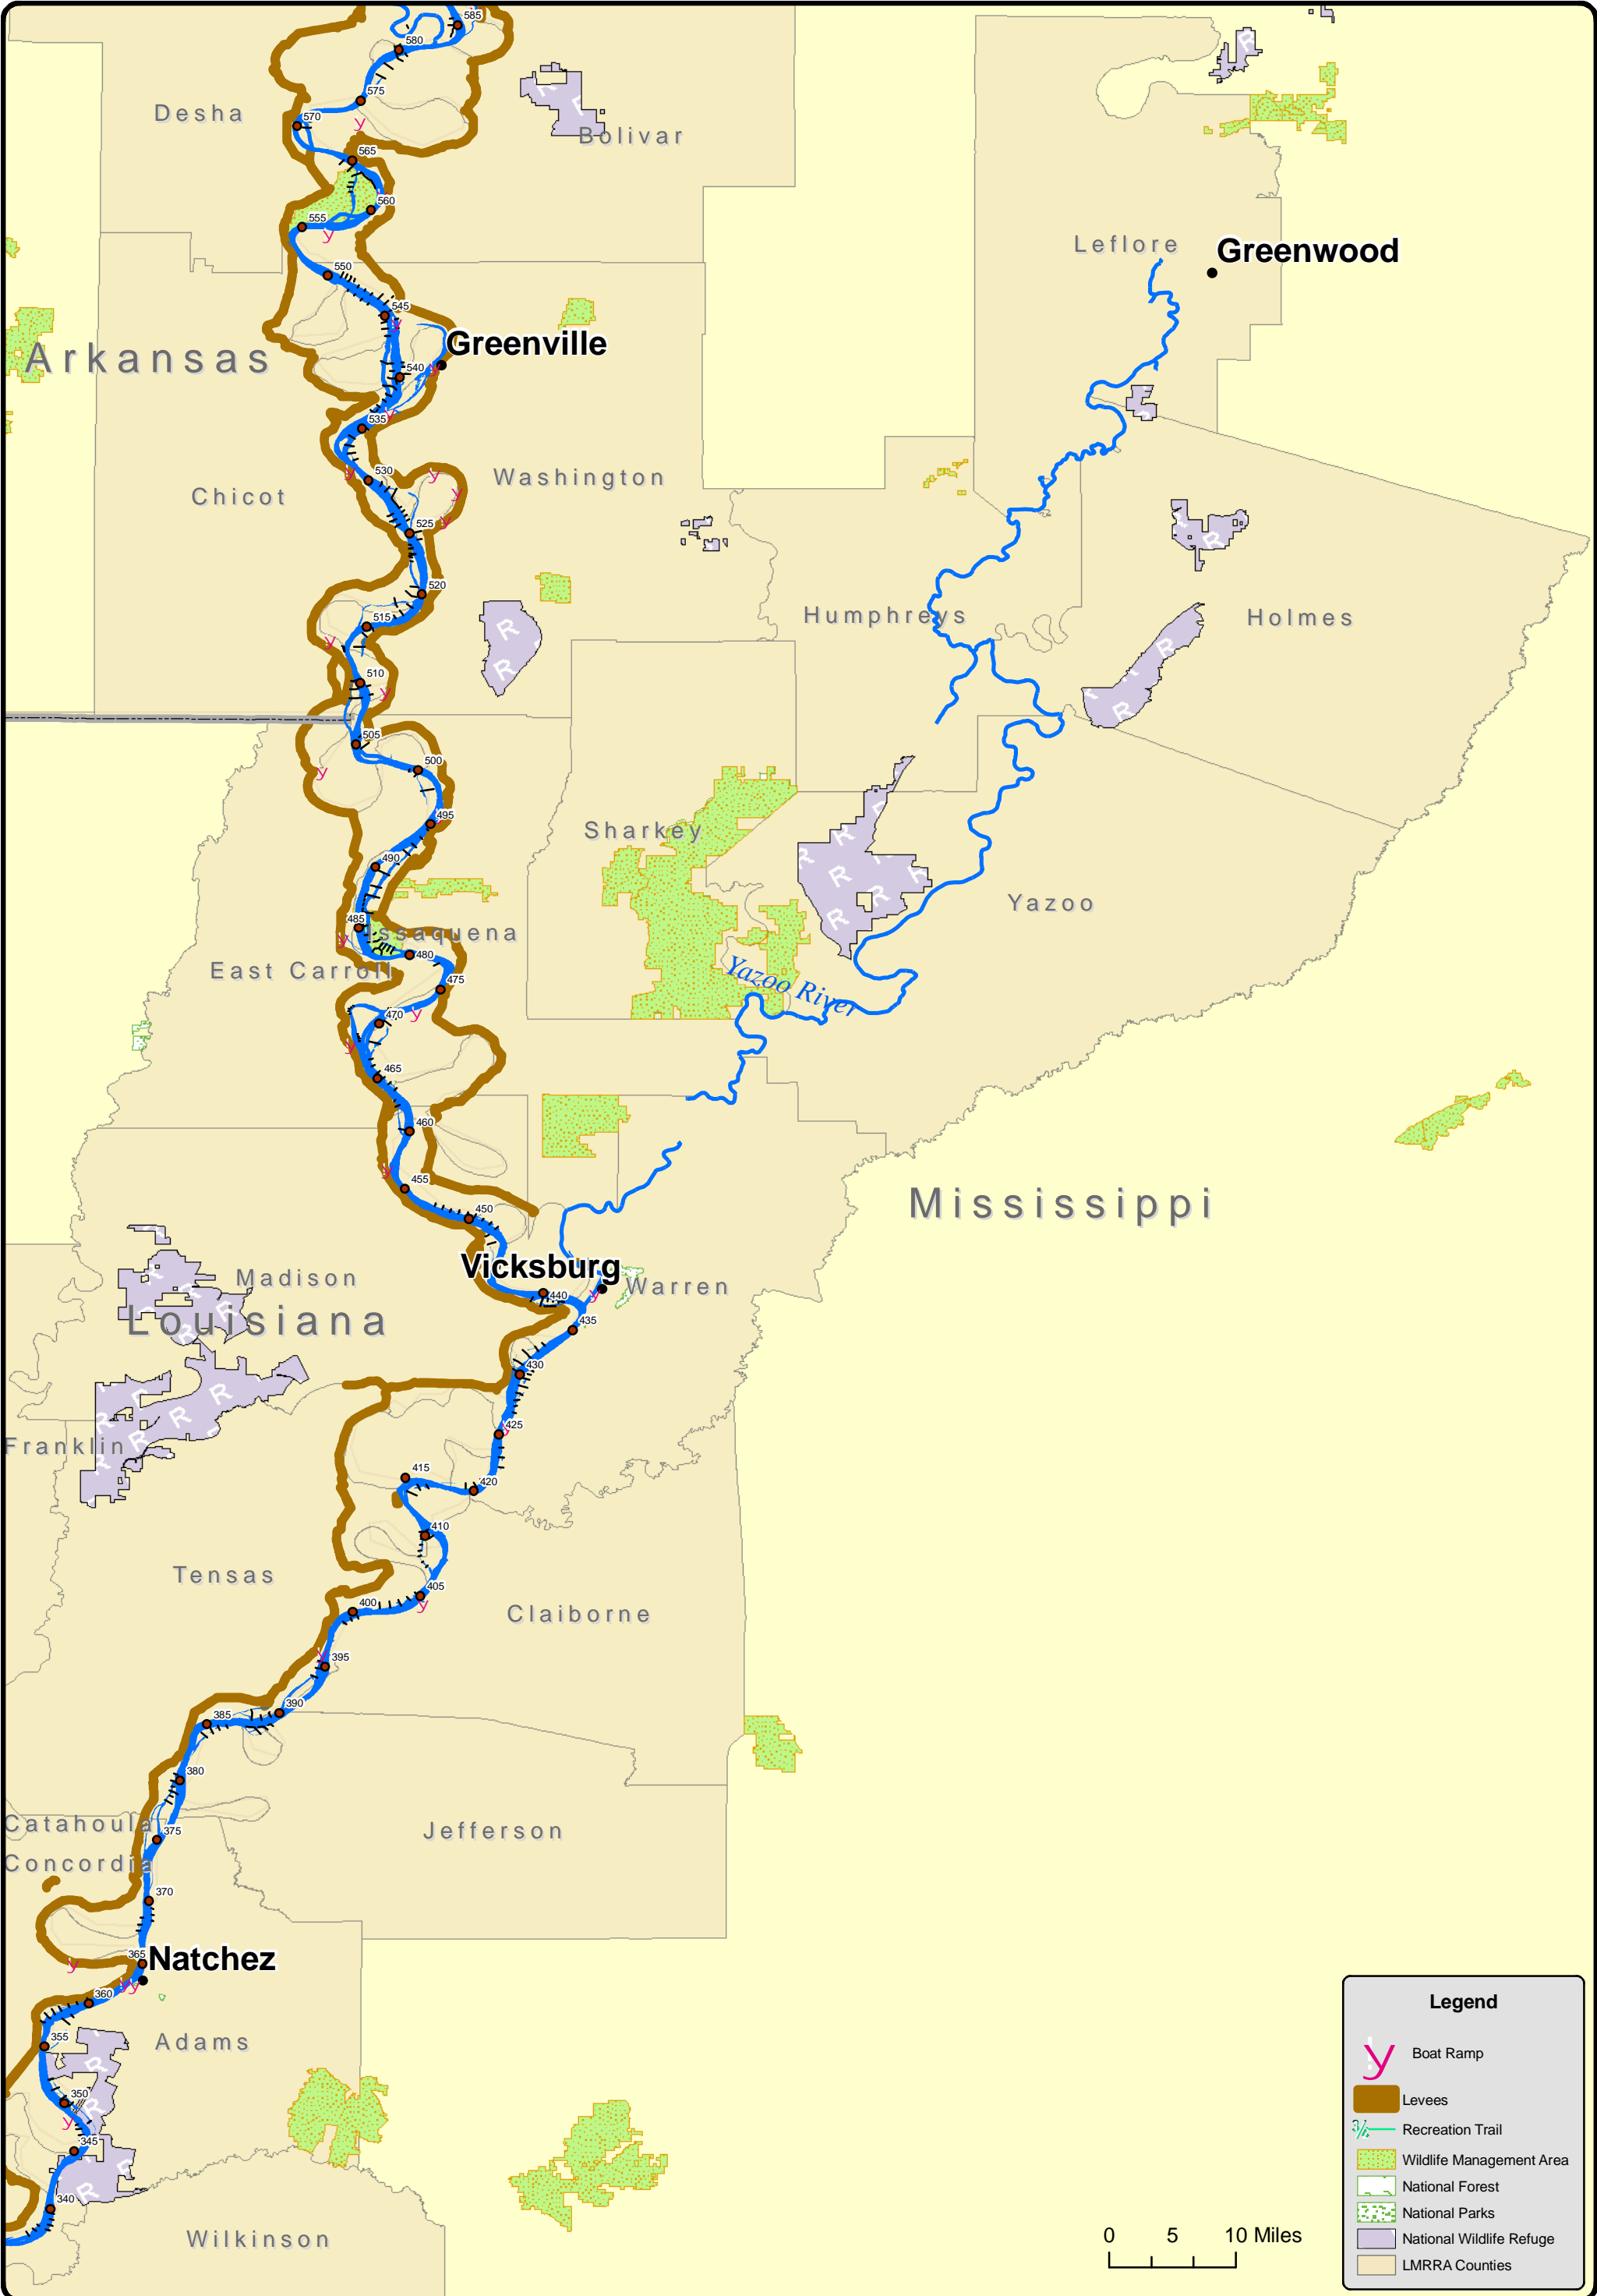

US Army Corps of Engineers®

LOWER MISSISSIPPI RIVER RESOURCE ASSESSMENT STUDY

0 5 10 Miles

Legend

- Boat Ramp
- Levees
- Recreation Trail
- Wildlife Management Area
- National Forest
- National Parks
- National Wildlife Refuge
- LMRRA Counties