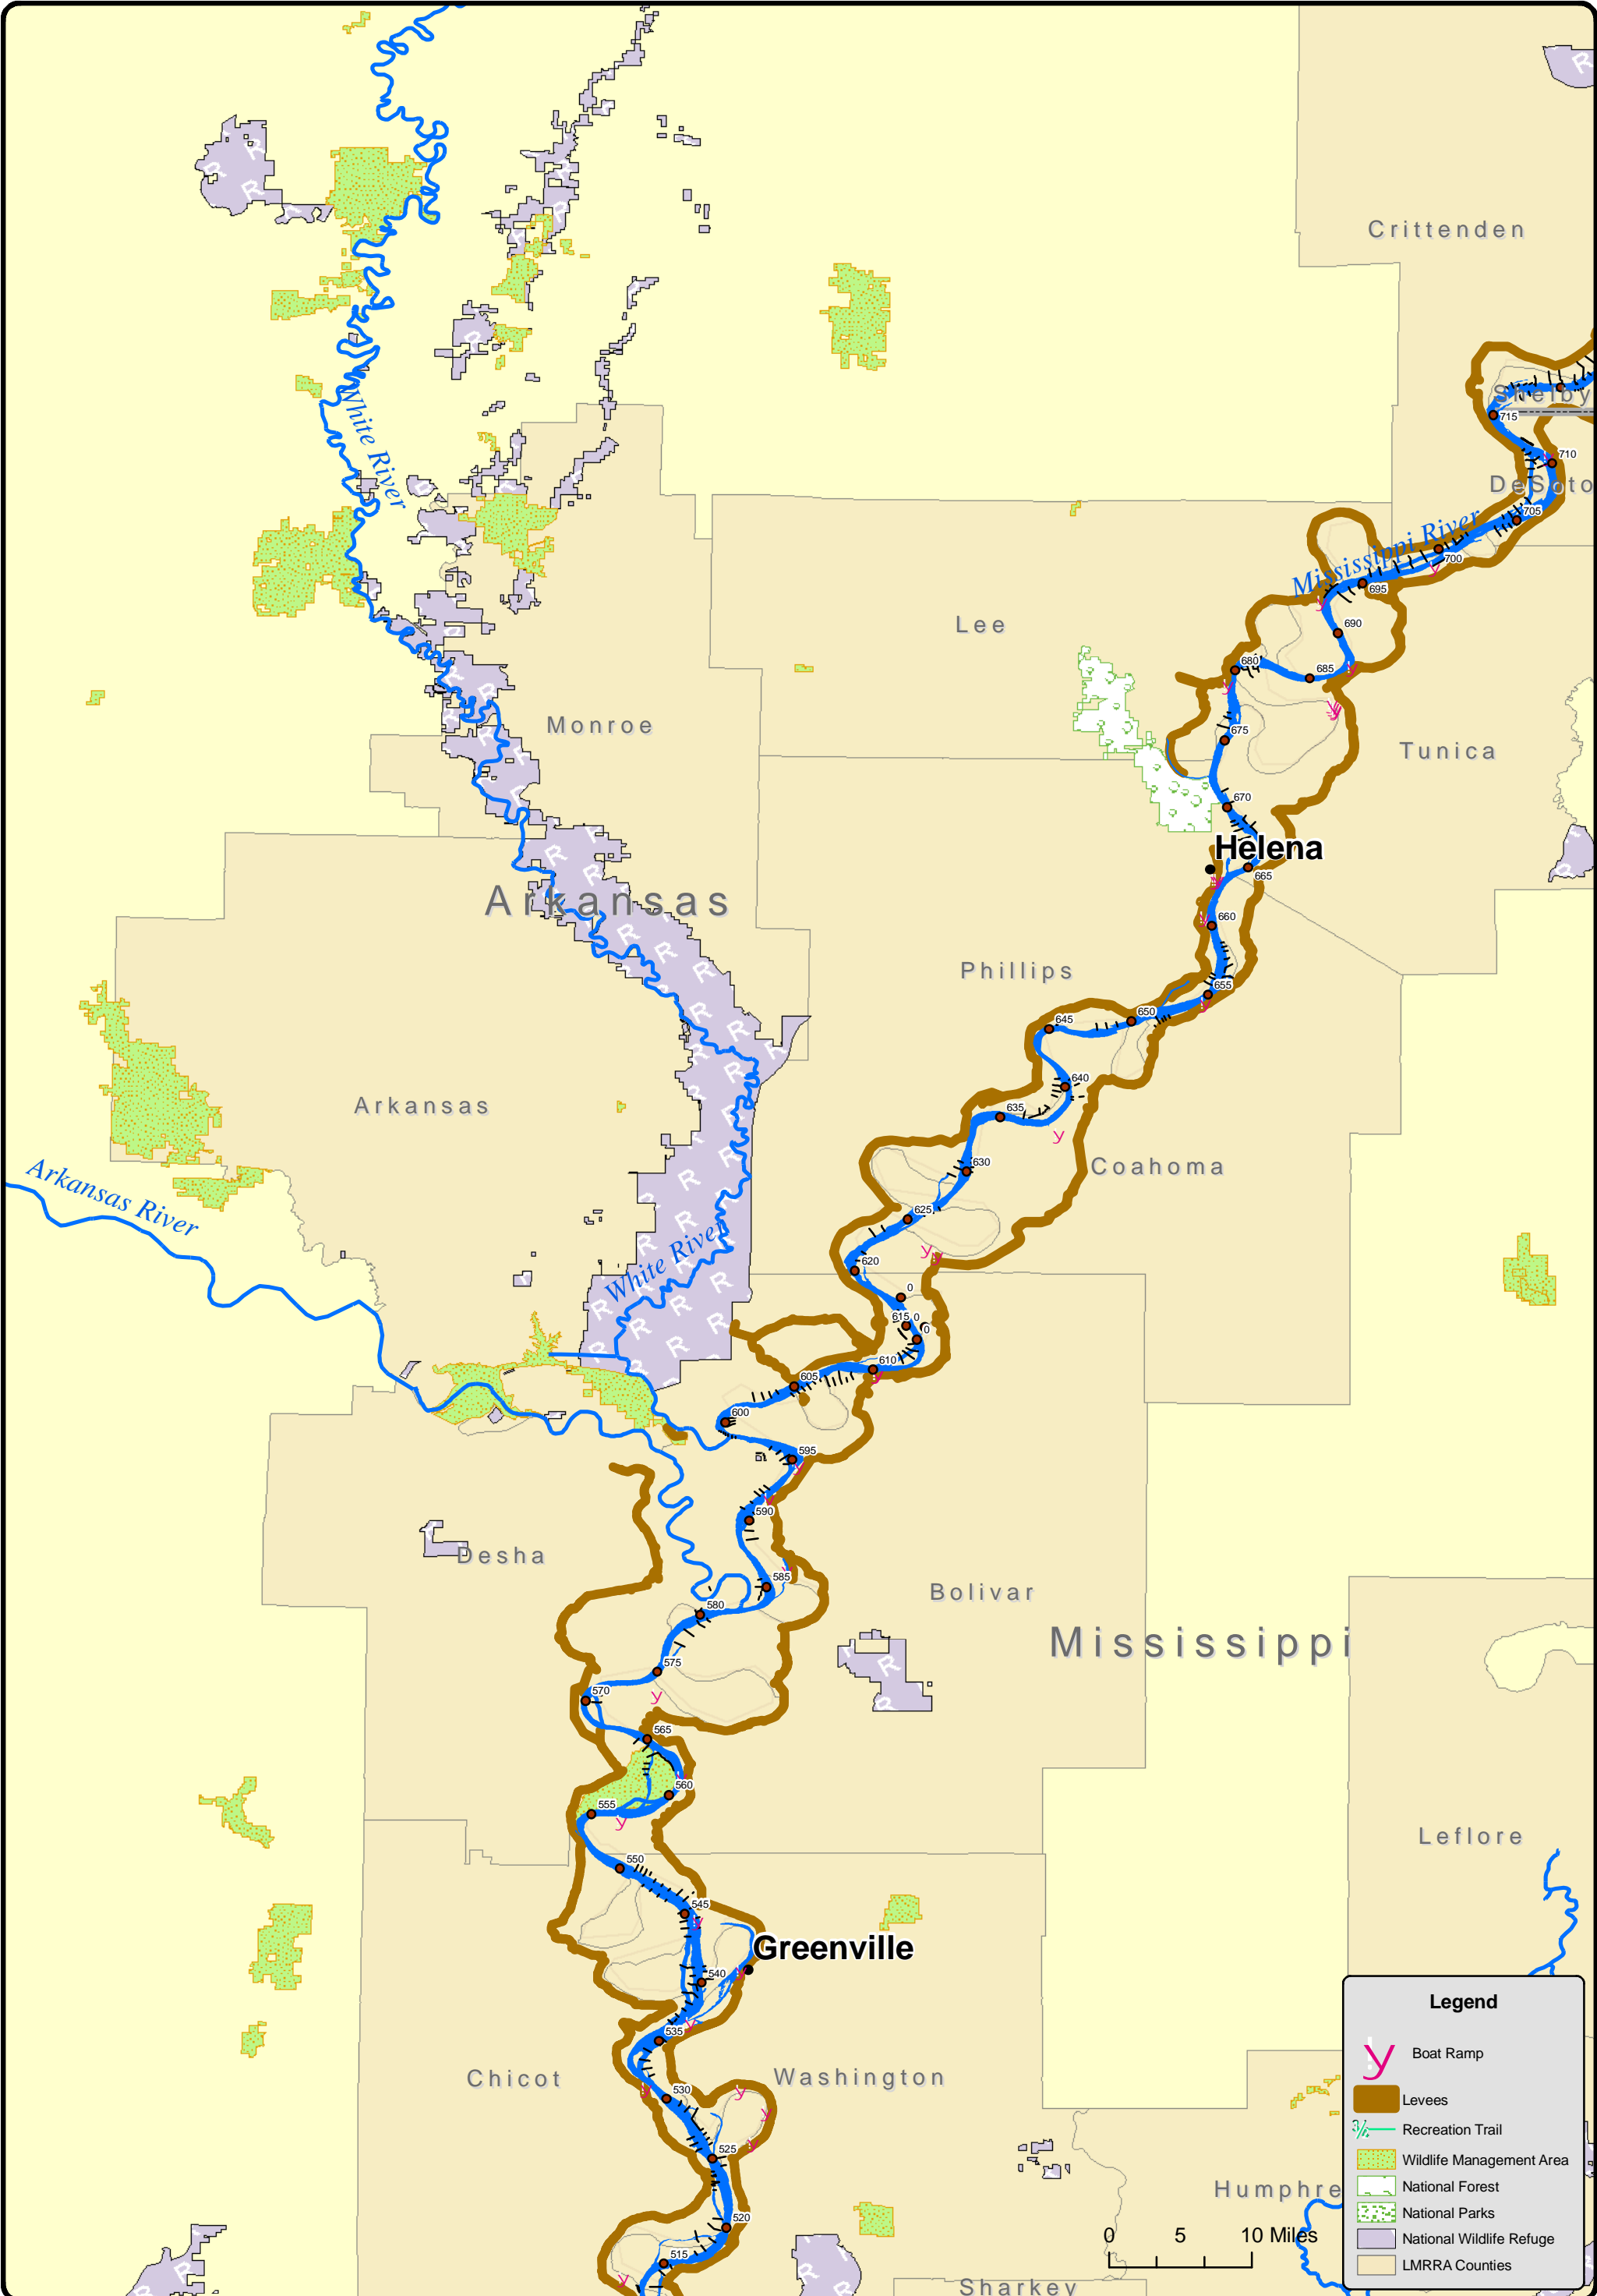

US Army Corps of Engineers®

LOWER MISSISSIPPI RIVER RESOURCE ASSESSMENT STUDY

Legend

- Boat Ramp
- Levees
- Recreation Trail
- Wildlife Management Area
- National Forest
- National Parks
- National Wildlife Refuge
- LMRRA Counties